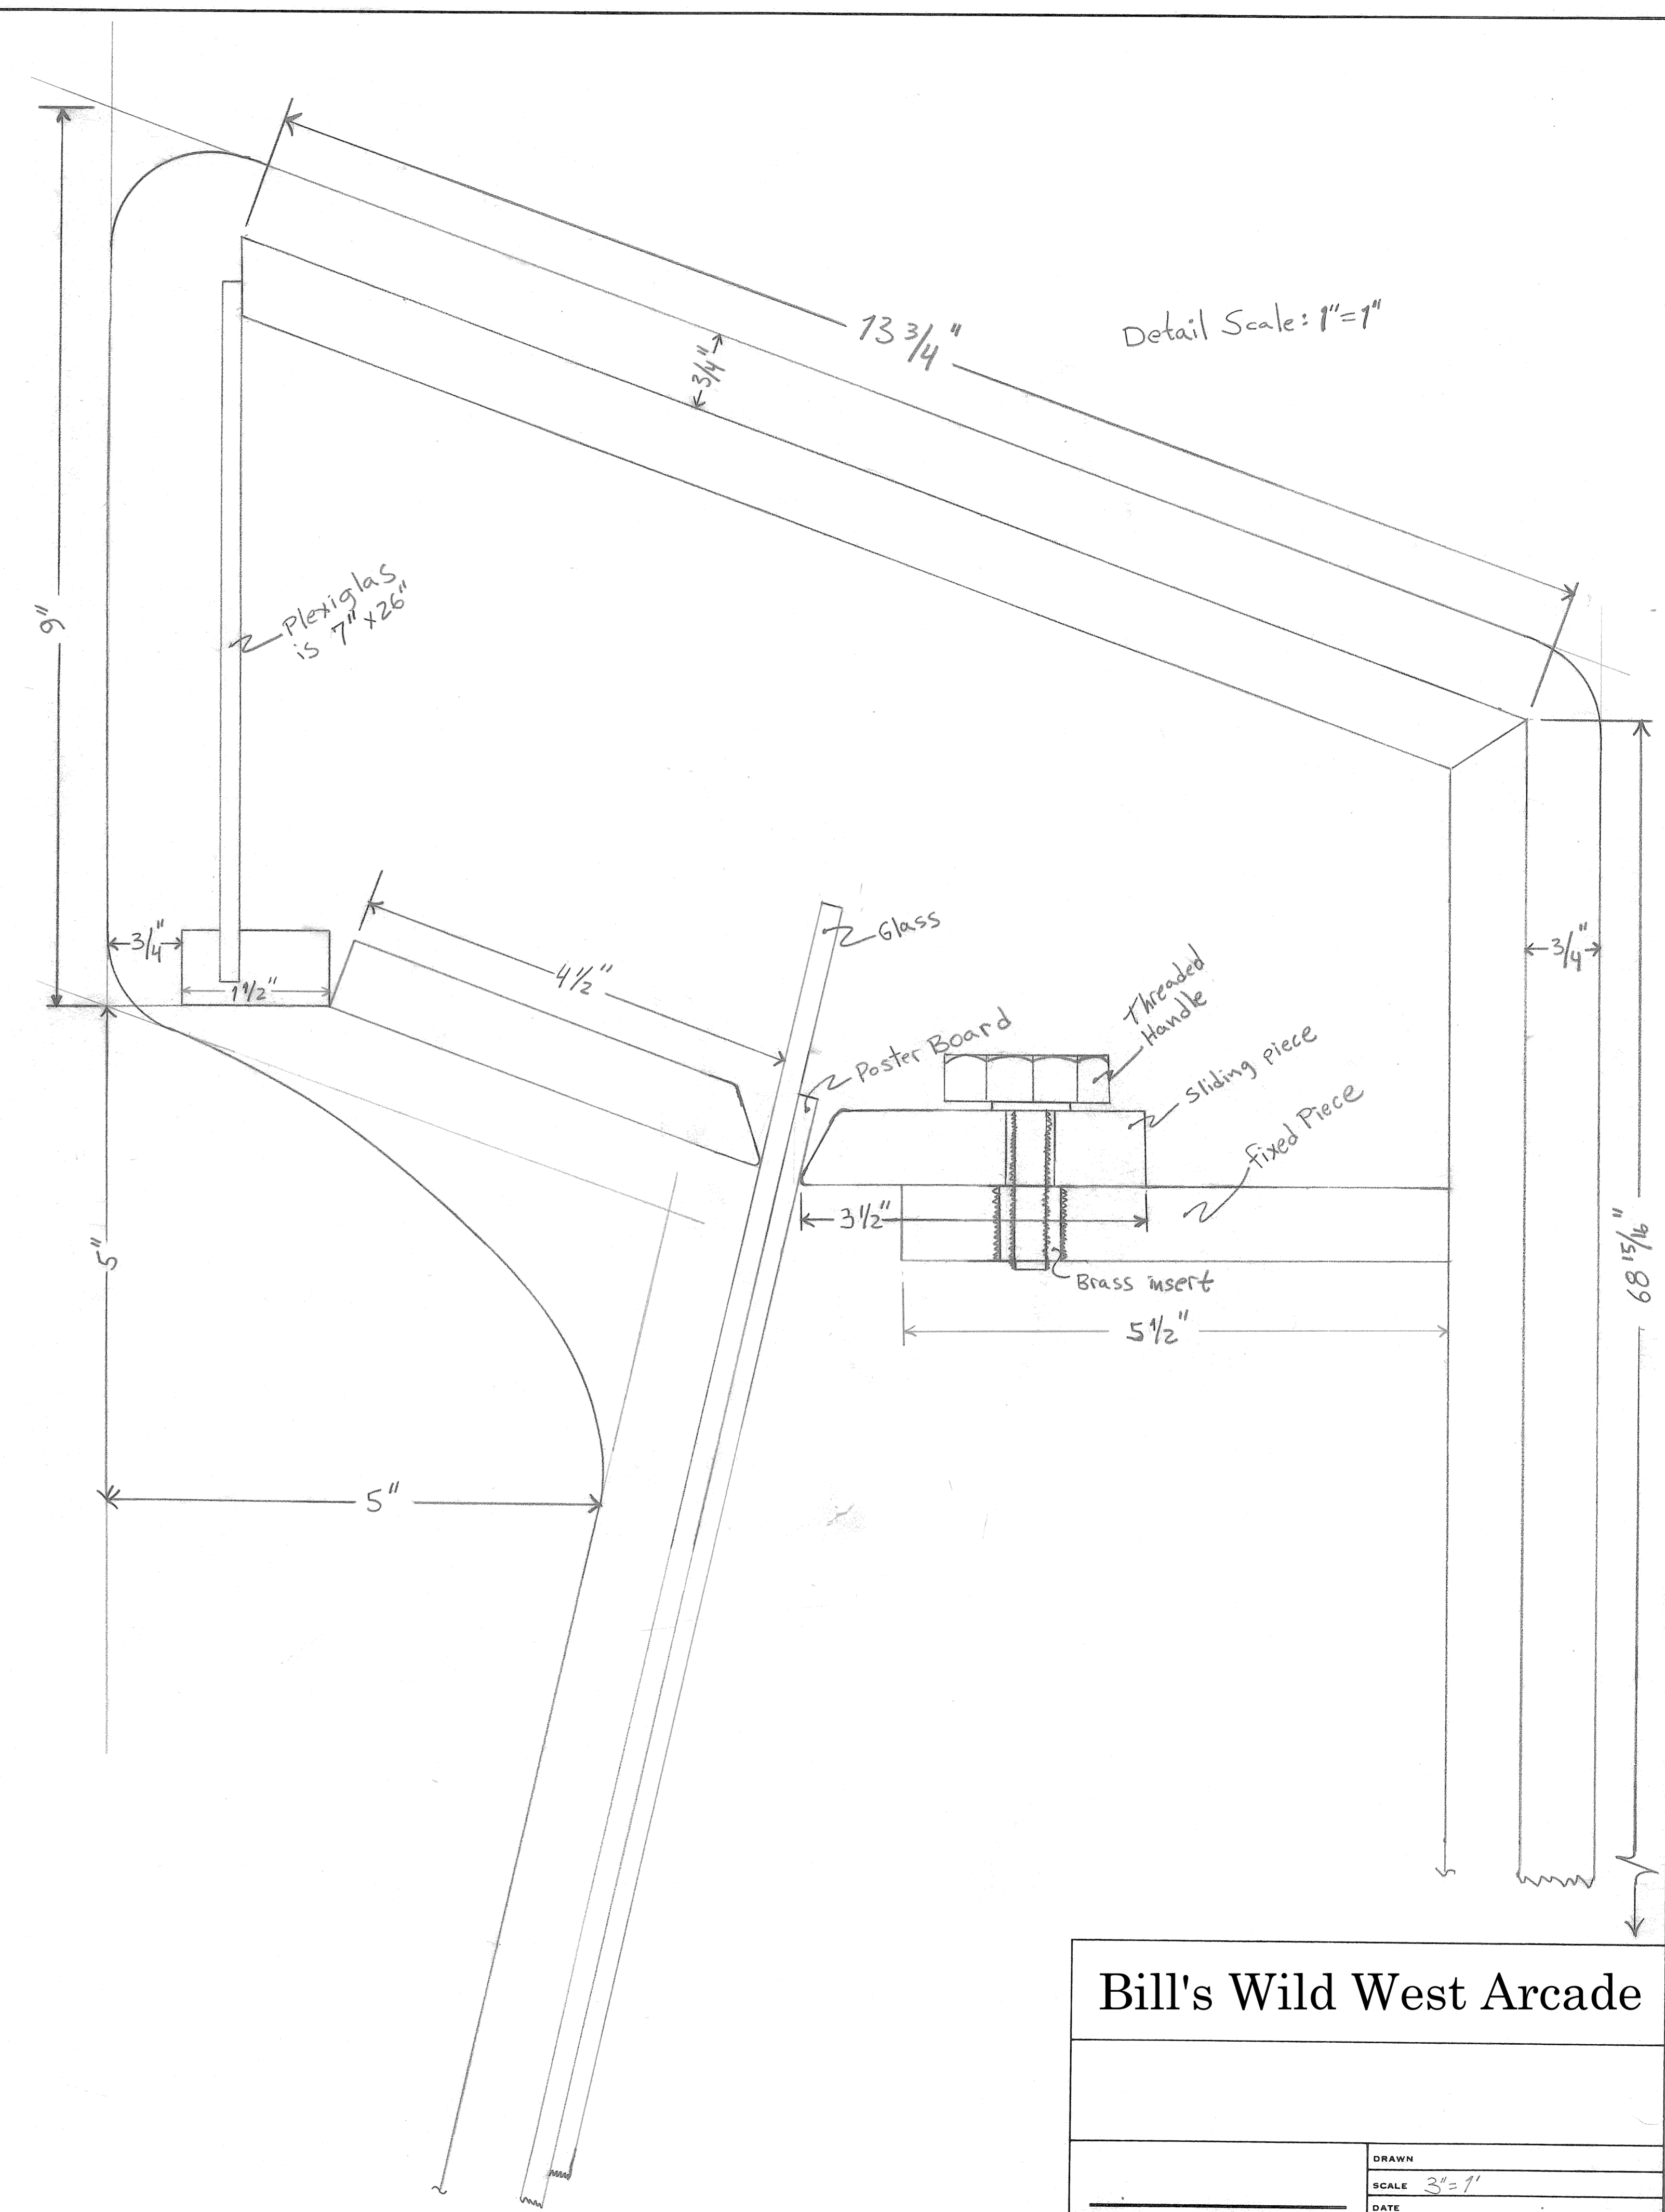

Inside Cab width = 26"
(board = 26 3/4" w/ dado)

Bill's Wild West Arcade	
	DRAWN
	SCALE 3"=1'
	DATE

Inspired by Knievel's Woody,
Modified by Robert Downey