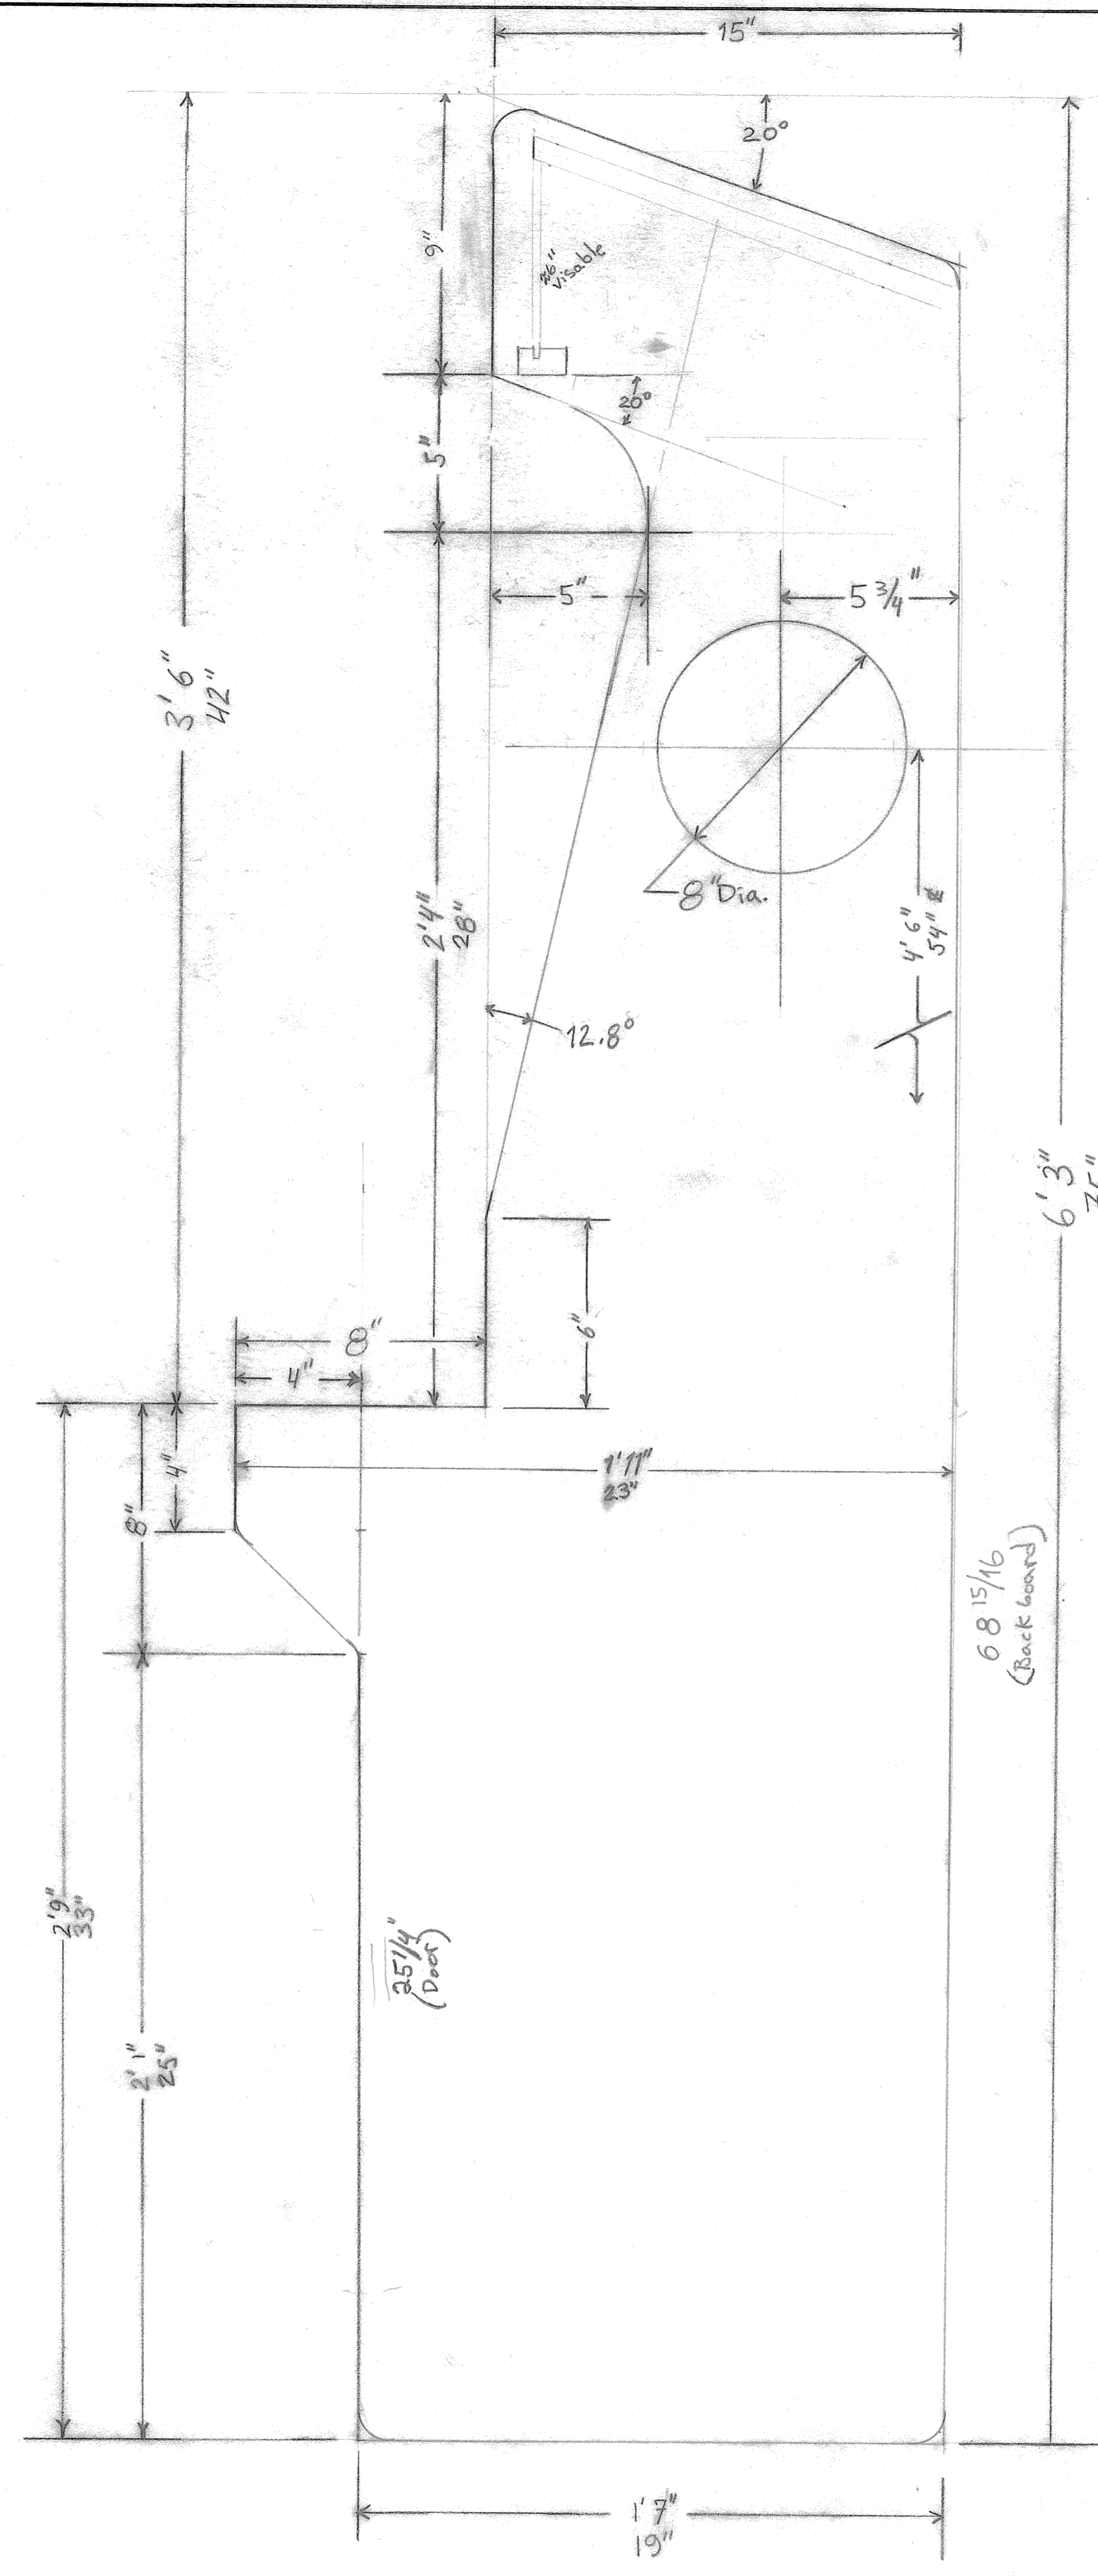

Inside Cab width = 26"
(board = 26 3/4" w/ dado)

Bill's Wild West Arcade	
	DRAWN
	SCALE 3"=1'
	DATE

Inspired by Knievel's Woody,
Modified by Robert Downey